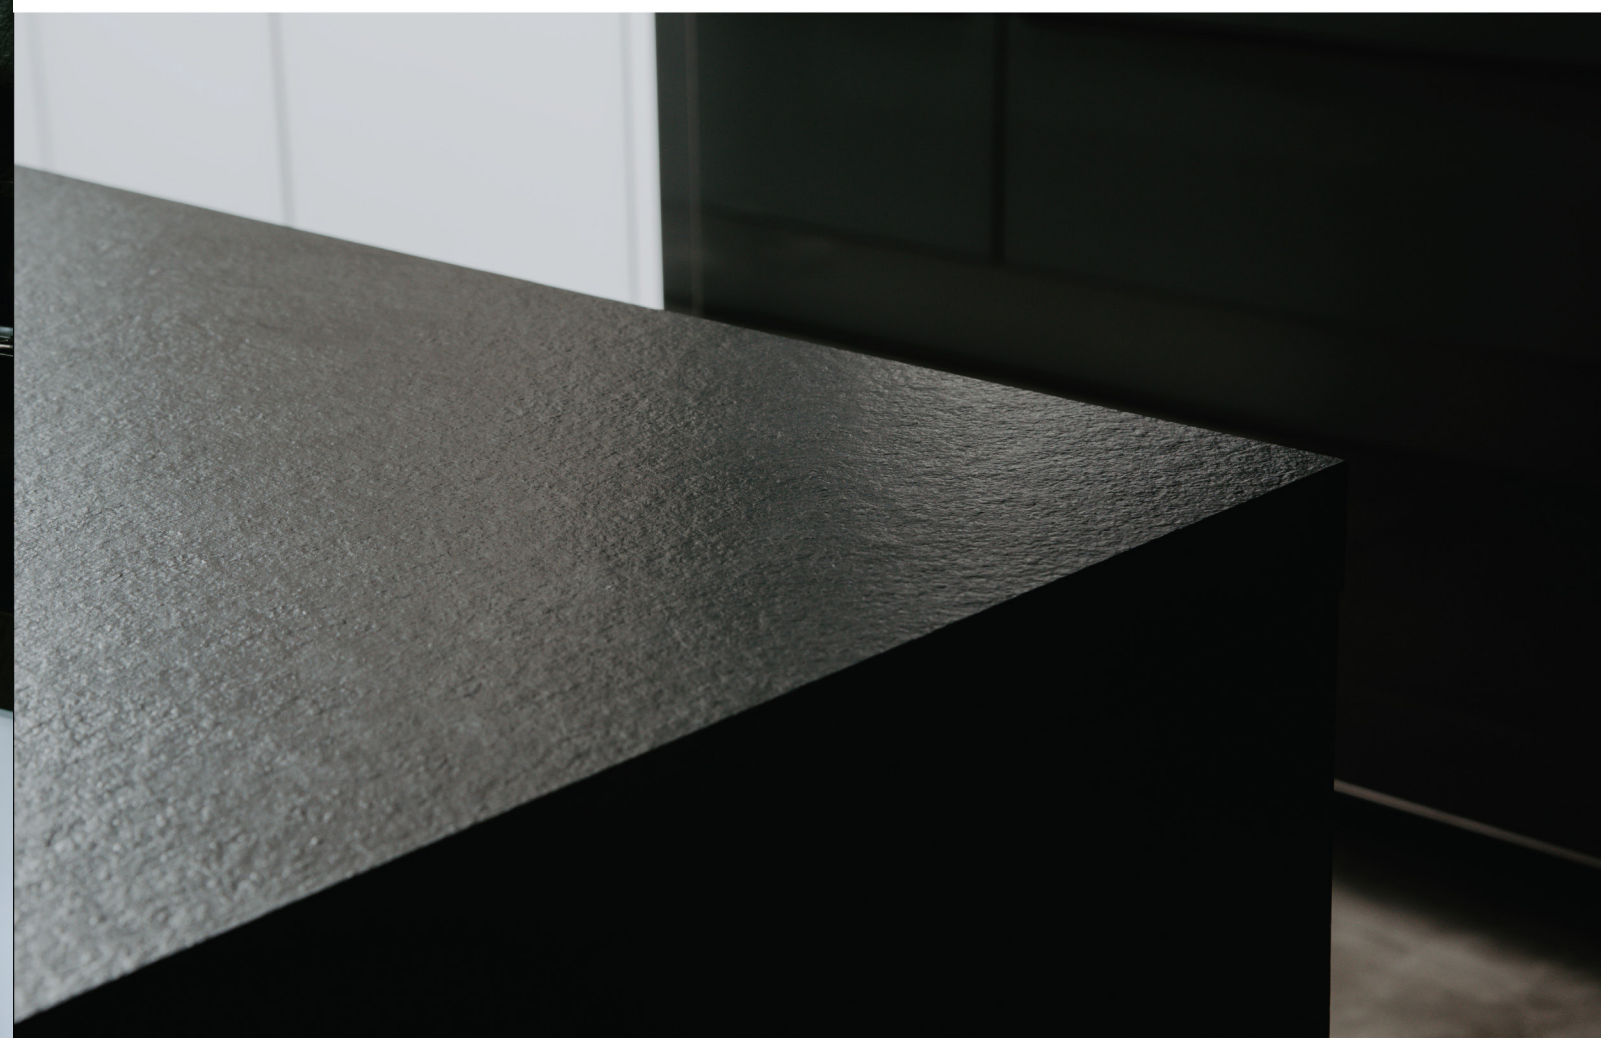

Marble

WHITE

| Marble WHITE

The combination of natural marble and wood grain table placed in the center of kitchen, brings out new dining experiences. Hygienic ceramic surfaces for healthy living and enjoyment.

Glow & **DARK**

| Glow & DARK

Riverwashed ceramic counter top decorated with polished Calacatta ceramic bar stand a well balanced mix of different textures. Enjoying the lifestyle of luxury and relaxation.